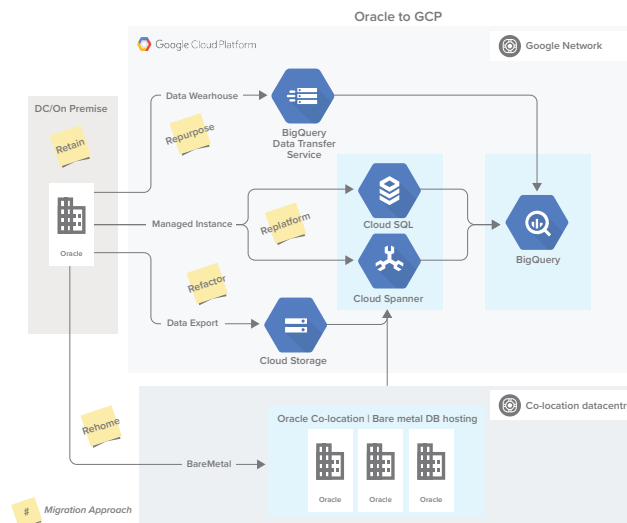

Partner
of the Year

Google Cloud

Premier Partner

Google Cloud

Cloud Migration
Infrastructure

Premier Partner

Google Cloud

Data Analytics
Machine Learning

ORACLE TO GOOGLE CLOUD MIGRATION OVERVIEW

Data Management - Enterprise Database Migration

Many customers today are looking to repurpose or re-platform their on-premise database workloads to Google Cloud services such as Google BigQuery, Google CloudSQL (PostgreSQL/MySQL), or Google Cloud Spanner. Pythian has many years of database re-platforming experience to help with such initiatives, enabling customers to understand the full benefits, implications, and conversion options for such an effort. We can help de-risk the project for you.

For Oracle database implementations that are too complex to re-platform into CloudSQL, Spanner or Big Query with a palatable effort or specific timeline, the option of an Oracle on Google Bare Metal Solution exists. The Oracle Bare Metal Solution leverages Google-partner based dedicated hardware and eases the transition for customers who may not want to deal with the licensing challenges of running Oracle database workloads on Google Compute Engine (GCE). Or, for customers who want a temporary landing spot that allows them to divest of their existing infrastructure and leverage Google Cloud while working towards a longer-term goal of re-platforming.

There are multiple paths to an Oracle migration strategy, each enabling incremental stages towards success. An engagement with Pythian leads you down proven pathways to an Oracle migration across multiple approaches, supported by our heritage of Oracle experience and expertise over 23 years, and across a global client install base.